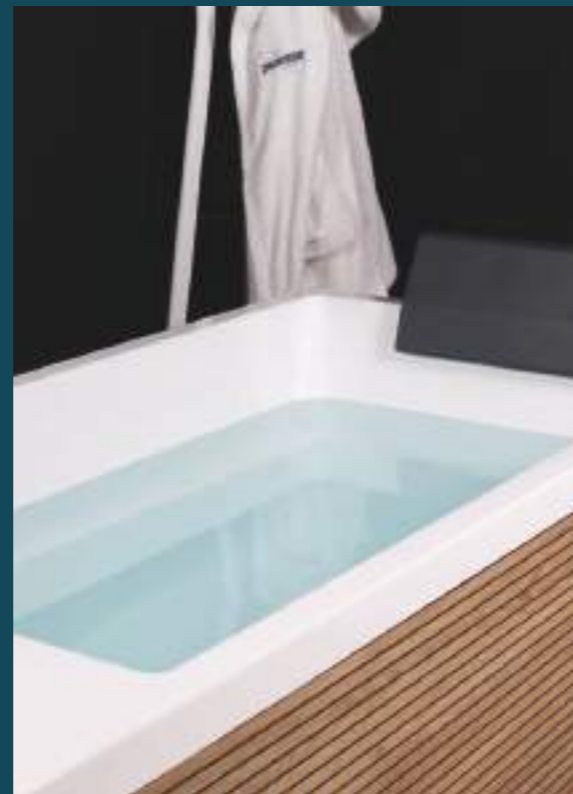

Funzionalità

Features

Sistema di raffreddamento smart che agisce in modo istantaneo e con un consumo energetico ridotto.

Smart cooling system that operates instantly with low energy consumption.

Utilizzo indoor e outdoor; per l'utilizzo outdoor raccomandiamo di posizionare la vasca all'ombra.

Suitable for indoor and outdoor use; for outdoor installation, we recommend placing the bath in a shaded area.

Accensione ed efficacia immediate dal primo istante in cui il dispositivo viene attivato.

Instant activation and effectiveness from the very first moment the device is switched on.

Non è necessario provvedere all'aggiunta di sistemi refrigeranti supplementari per questa vasca.

No need for any additional cooling systems — the bath is fully self-sufficient.

UN SISTEMA DI ILLUMINAZIONE SOTT'ACQUA DEDICATO AI BAGNI NOTTURNI

Dotata di un faro subacqueo in acciaio inox progettato per la cromoterapia, che arricchisce l'esperienza durante l'utilizzo serale.

UNDERWATER LIGHTING SYSTEM FOR NIGHT SESSIONS

Equipped with a stainless steel underwater light designed for chromotherapy, enhancing the experience during evening use.

Grazie alla filtrazione costante e alla bassa temperatura non è necessario aggiungere pastiglie specifiche nell'acqua per la sua pulizia. **Consigliamo un cambio totale dell'acqua ogni 2/3 mesi.**

Thanks to constant filtration and low water temperature, there is no need for chemical tablets to maintain water hygiene. We recommend a complete water change every 2-3 months.