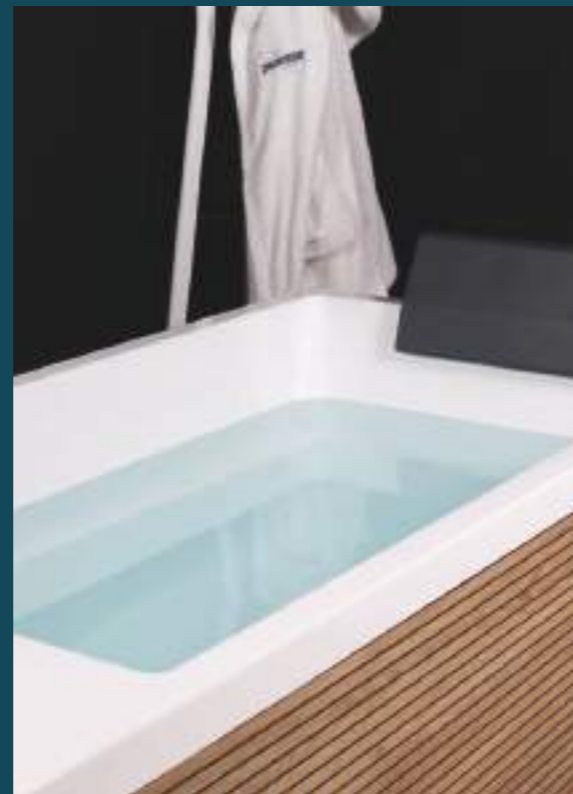

Funktionen

Features

Smartes Kühlsystem, das sofort wirkt und einen geringen Energieverbrauch hat.

Smart cooling system that operates instantly with low energy consumption.

Verwendung im Innen- und Außenbereich; für die Verwendung im Außenbereich empfehlen wir, das Becken im Schatten aufzustellen.

Suitable for indoor and outdoor use; for outdoor installation, we recommend placing the bath in a shaded area.

Sofortige Aktivierung und Wirksamkeit vom ersten Moment an, in dem das Gerät eingeschaltet wird.

Instant activation and effectiveness from the very first moment the device is switched on.

Für dieses Becken müssen keine zusätzlichen Kälteanlagen installiert werden.

No need for any additional cooling systems — the bath is fully self-sufficient.

EIN UNTERWASSER BELEUCHTUNGSSYSTEM FÜR NÄCHTLICHE BÄDER

dank eines Unterwasserstrahlers aus Edelstahl für die Farbtherapie.

UNDERWATER LIGHTING SYSTEM FOR NIGHT SESSIONS

Equipped with a stainless steel underwater light designed for chromotherapy, enhancing the experience during evening use.

Durch die konstante Filterung und die niedrige Temperatur müssen keine speziellen Tabletten zur Reinigung des Wassers hinzugefügt werden. **Wir empfehlen einen vollständigen Wasserwechsel alle 2 bis 3 Monate.**

Thanks to constant filtration and low water temperature, there is no need for chemical tablets to maintain water hygiene. We recommend a complete water change every 2-3 months.